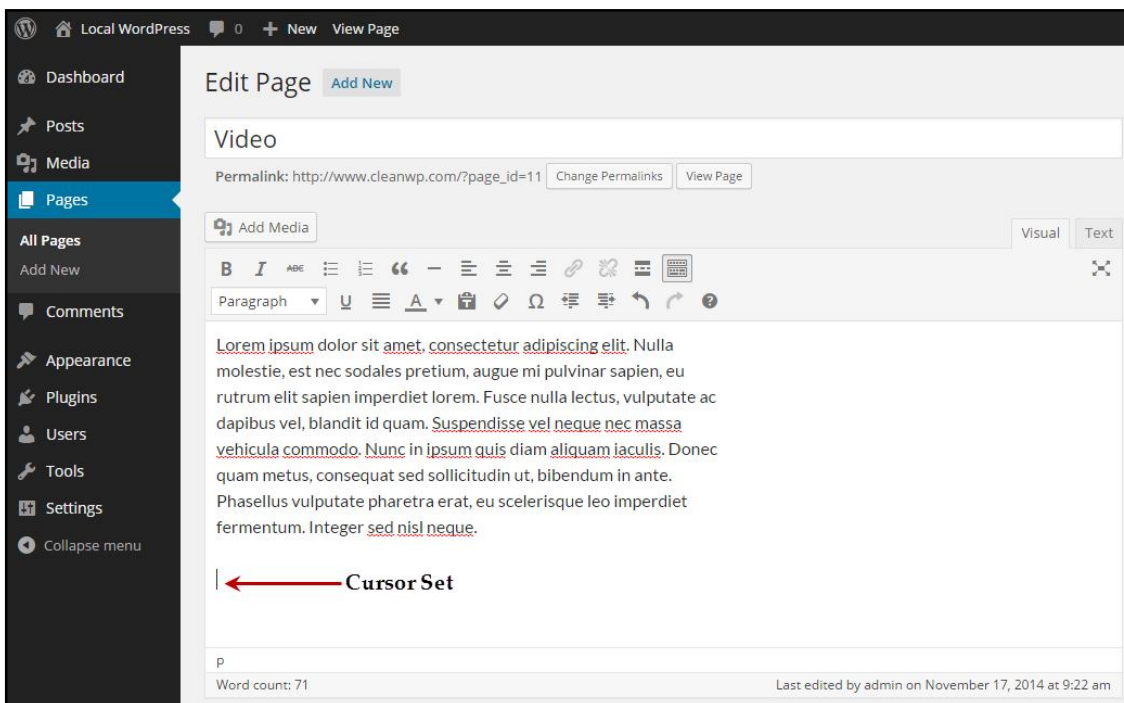

Diagram 3

In the left menu, locate the link *Pages*. Click *Pages*. From the drop down menu that appears click on *Pages* as shown in diagram 4.

Diagram 4

Click the *Title* of the page as shown in diagram 5 or click *Edit* to open the page in its editable mode.

Diagram 5

Once on the page, insert the cursor where you want place the video as shown in diagram 6.

Diagram 6

In Visual view, Paste the URL of You Tube Video directly on the page.

WordPress will automatically turn the URL into a YouTube embed and provide a live preview in the visual editor as shown in diagram 7 and diagram 8.