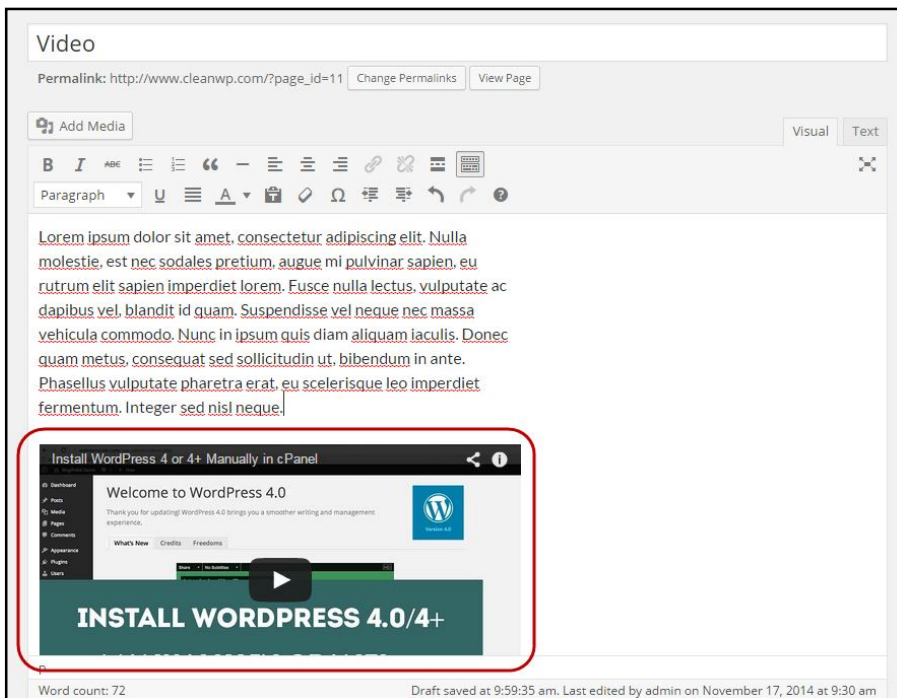

Diagram 7

Diagram 8

On the right hand side publish box, click *Update* to save the changes made on the page as shown in diagram 9.

Diagram 9

In the front end of website, the video has been successfully inserted on the page at the cursor position as shown in diagram 10.

Diagram 10

Click the Play button in the center of the video to play the video, as shown in diagram 10.

You have successfully added a YouTube video to your web page.