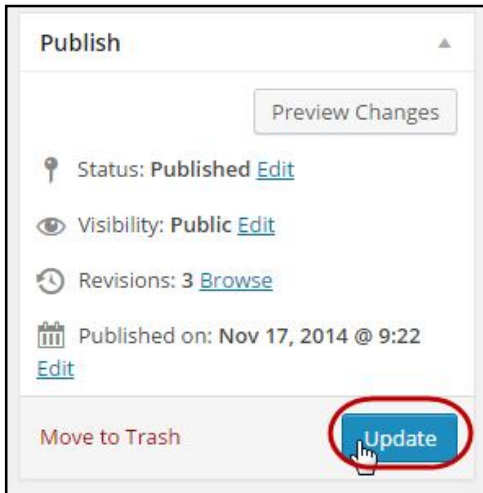

Diagram 7

Diagram 8

On the right hand side publish box, click *Update* to save the changes made on the page as shown in diagram 9.

Diagram 9

In the front end of website, the video has been successfully inserted on the page at the cursor position as shown in diagram 10.