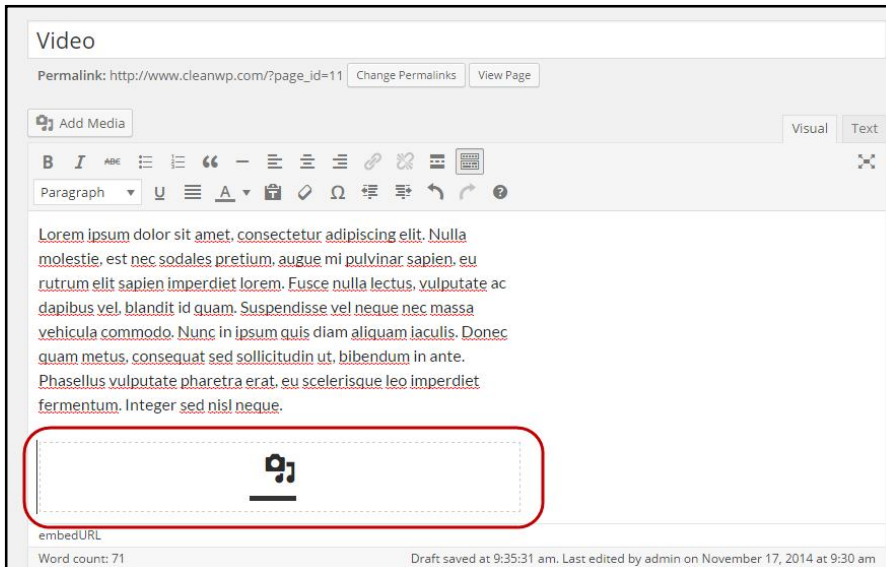

Diagram 3

In the left menu, locate the link *Pages*. Click *Pages*. From the drop down menu that appears click on *Pages* as shown in diagram 4.

Diagram 4

Click the *Title* of the page as shown in diagram 5 or click *Edit* to open the page in its editable mode.

Diagram 5

Once on the page, insert the cursor where you want place the video as shown in diagram 6.

Diagram 6

In Visual view, Paste the URL of You Tube Video directly on the page.

WordPress will automatically turn the URL into a YouTube embed and provide a live preview in the visual editor as shown in diagram 7 and diagram 8.