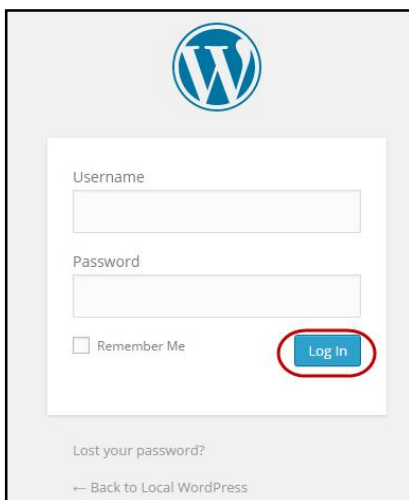

Enter the appropriate username and password (*which was provided while installing WordPress*) and then click on Log In as shown in diagram 2.

Diagram 2

After logging in as WordPress Admin, the WordPress dashboard page opens as shown in diagram 3. The Dashboard provides access to different WordPress functions and features.

Diagram 3

In the left menu, locate the link *Pages*. Click *Pages*. From the drop down menu that appears click on *Pages* as shown in diagram 4.

Diagram 4

Click the *Title* of the page as shown in diagram 5 or click *Edit* to open the page in its editable mode.