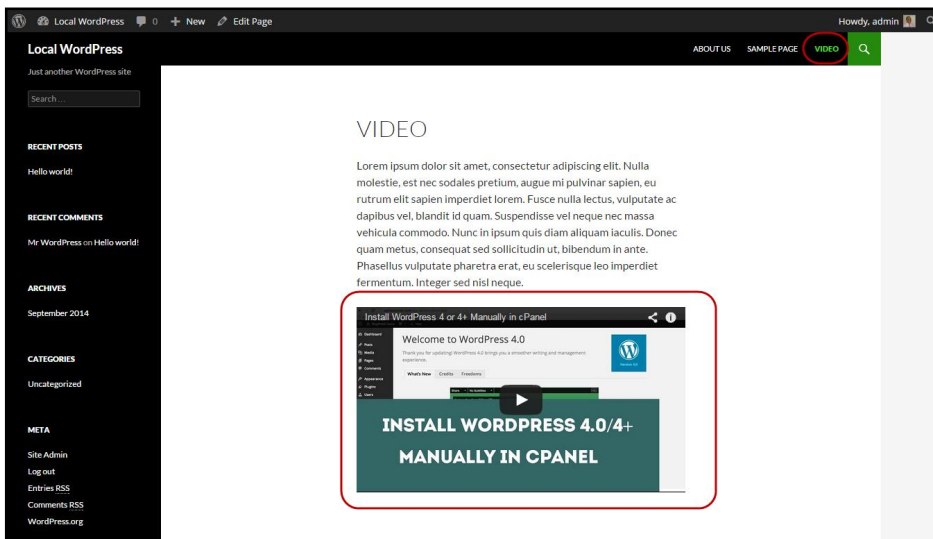

Diagram 7

Diagram 8

On the right hand side publish box, click *Update* to save the changes made on the page as shown in diagram 9.

Diagram 9

In the front end of website, the video has been successfully inserted on the page at the cursor position as shown in diagram 10.